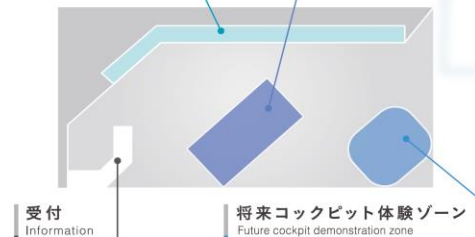

www.tokai-rika.co.jp/