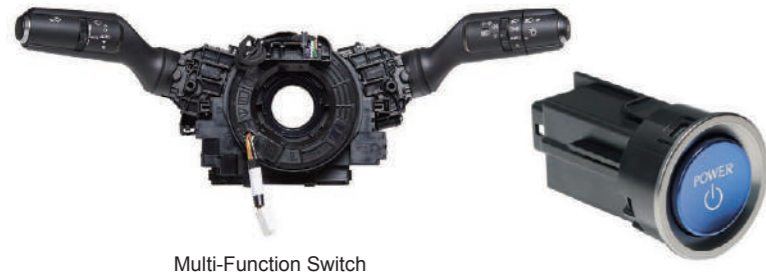

Business Domain and Products Introduction

We will contribute to the development of a society in which people and vehicles exist together through the creation of tactile and visual products.

Tokai Rika's products, such as human interface systems that communicate people's intentions to their vehicles, security systems that protect your precious vehicles, and safety systems that protect people's lives, are the fruits of user-friendly technology that is considerate of people.

Tokai Rika will contribute to the development of a society in which people and vehicles exist together, with the keywords "comfort, security, and safety."

Comfort

Human Interface Systems

Our interface products achieve high-performance, high levels of usability, and functional beauty, smoothly conveying the driver's intentions to the vehicle.

Multi-Function Switch

Push Start Switch