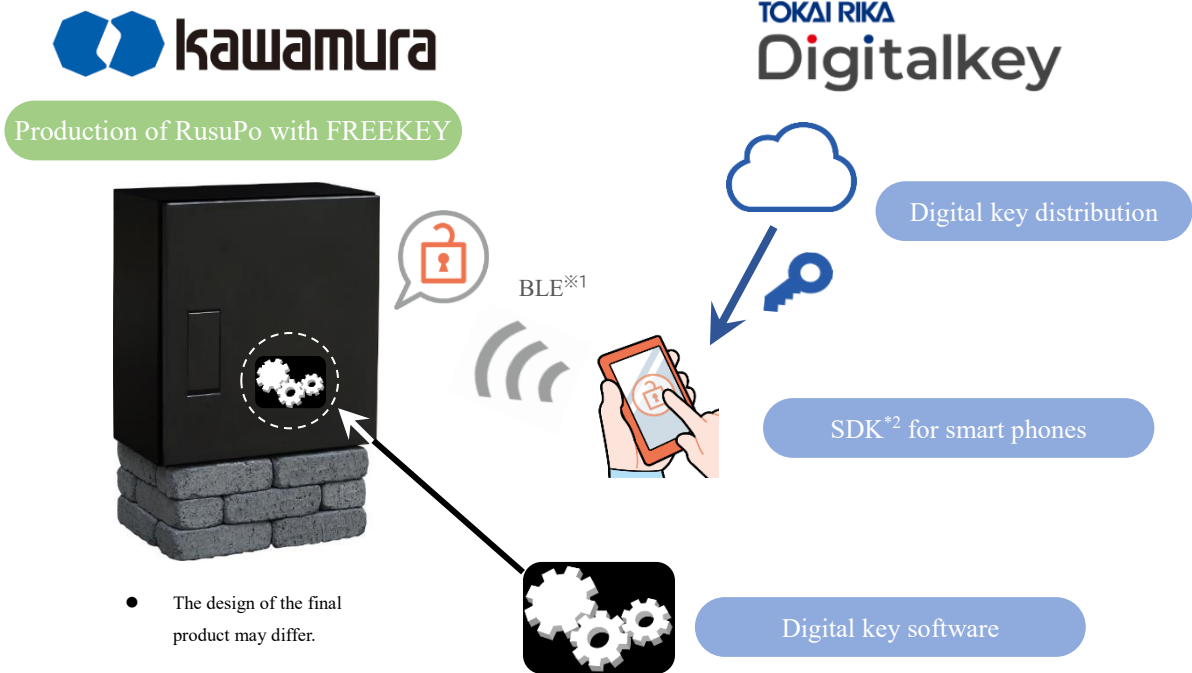

Joint Development of Home Delivery Box by TOKAI RIKA and Kawamura Electric Using Digital Key Technology

– Practical Application of Digital Key to Important Facet of Modern Life –

TOKAI RIKA CO., LTD. and Kawamura Electric Inc. have started to develop a home delivery box that incorporates TOKAI RIKA's smart phone-operated digital key system. Provisionally named RusuPo with FREEKEY, the two companies are aiming for a 2022 release date.

RusuPo with FREEKEY combines the housing technology expertise of Kawamura Electric through its RusuPo home delivery box with TOKAI RIKA's digital key software that uses the security technology developed originally for the mobility field. This software enables communication with TOKAI RIKA's digital key distribution server so that the box can be locked or unlocked via a smart phone app. This application of digital key technology brings new value to home delivery boxes and helps make package deliveries even more user-friendly.

Example scenarios of delivering and receiving packages

Without using RusuPo with FREEKEY

Left: taking a package to a convenience store or post office
Right: waiting at home for a delivery company to pick up a package

Using RusuPo with FREEKEY

Place your package into RusuPo with FREEKEY and use your smart phone to send a digital key to the delivery company, who can pick up your package even when you are not home

Both TOKAI RIKA and Kawamura Electric are dedicated to helping resolve logistical and lifestyle issues and to enhancing the convenience of everyday life. We will continue working together to develop solutions that will support the smart cities of the future through a wide range of practical digital key technologies.