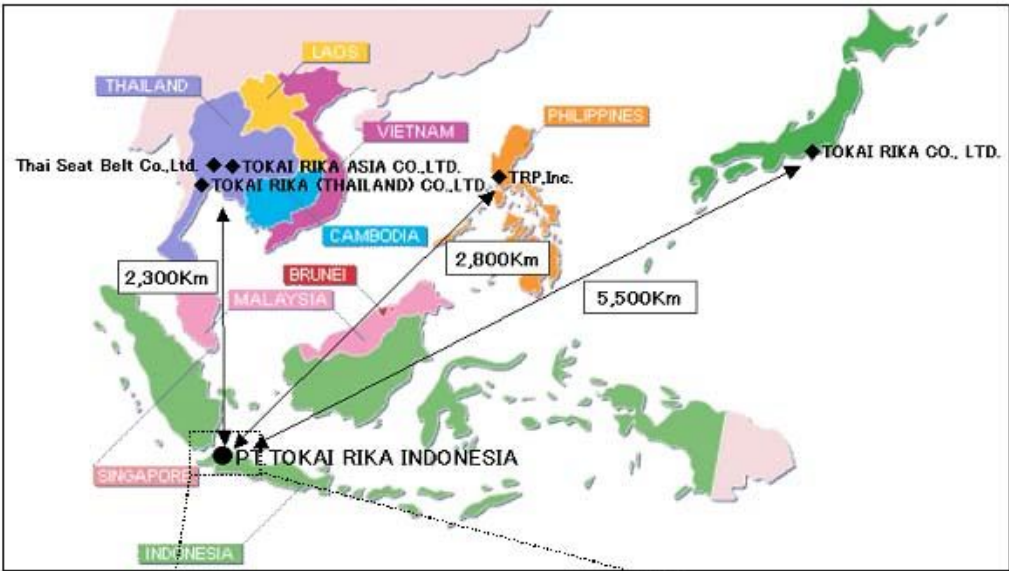

【Reference : Neighboring maps】